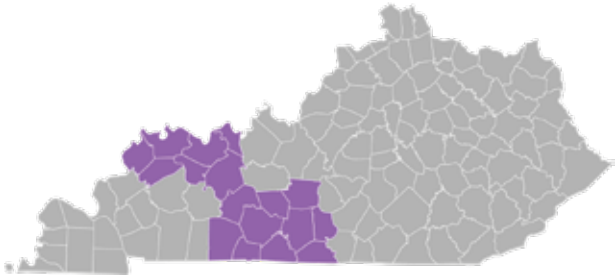

Two Rivers Region Team Contact Information

The Two Rivers Region was formed by combining two of Kentucky's Area Development Districts located in the western portion of the state – Barren River and Green River. The newly formed region is made up of 17 Counties: *Allen, Barren, Butler, Daviess, Edmonson, Hancock, Hart, Henderson, Logan, McLean, Metcalfe, Monroe, Ohio, Simpson, Union, Warren, and Webster*